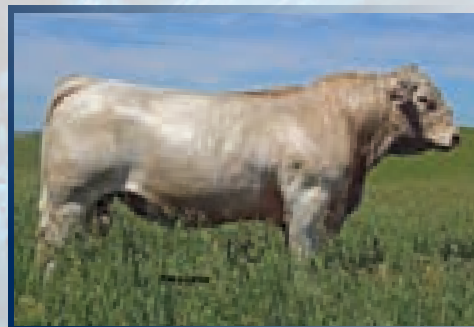

53J

19

FVC JEWEL 53J

FEMALE PFC816963 FVC 53J FEBRUARY 2, 2021

TR PZC MR TURTON 0794 ET
PCC KENTUCKY RAIN 836F
MISS PRAIRIE COVE 407B

TR MR FIRE WATER 5792RET
THOMAS MS IMPRESSIVE 0641
HTA WHITEHOT 105A
SRL MS CARLO 2B

LT WESTERN EDGE 4057 PLD
FVC FELICHA 16F
FVC DIAMOND 15D

LT WESTERN SPUR 2061 PLD
LT DUCHESS OF MAC 7076 P
JDJ IMPRESSION K894 ET
JIL PERFECTION 68X

EPDS	BW	WW	YW	MILK	MTL
	-0.5	47	86	24	47

Opportunity knocks. FVC Jewel 53J has been there done that. Shown very successfully last year as a heifer calf in Edmonton and again this year as a bred, Jewel is very gentle. A nice mix in her pedigree of old and new school to complete the package. She is the kind we strive for; power and punch, attractive and correct. Serviced by our newest herdsire LEO Hendricks 40H, Jewel's first calf is sure to be a knockout. Just take a look at what "Jimmy" can do in Lot 19. Be it a front pasture cow or the opportunity to show a pair come next year, Jewel's future is bright.

Observed bred March 27 by LEO 40H. Pregchecked favourable to date observed.

Consigned by: Flat Valley Cattle Co.