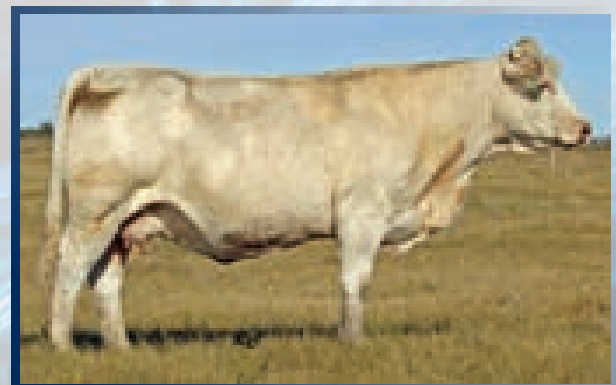

Dam - M&L MS Farouk 294E